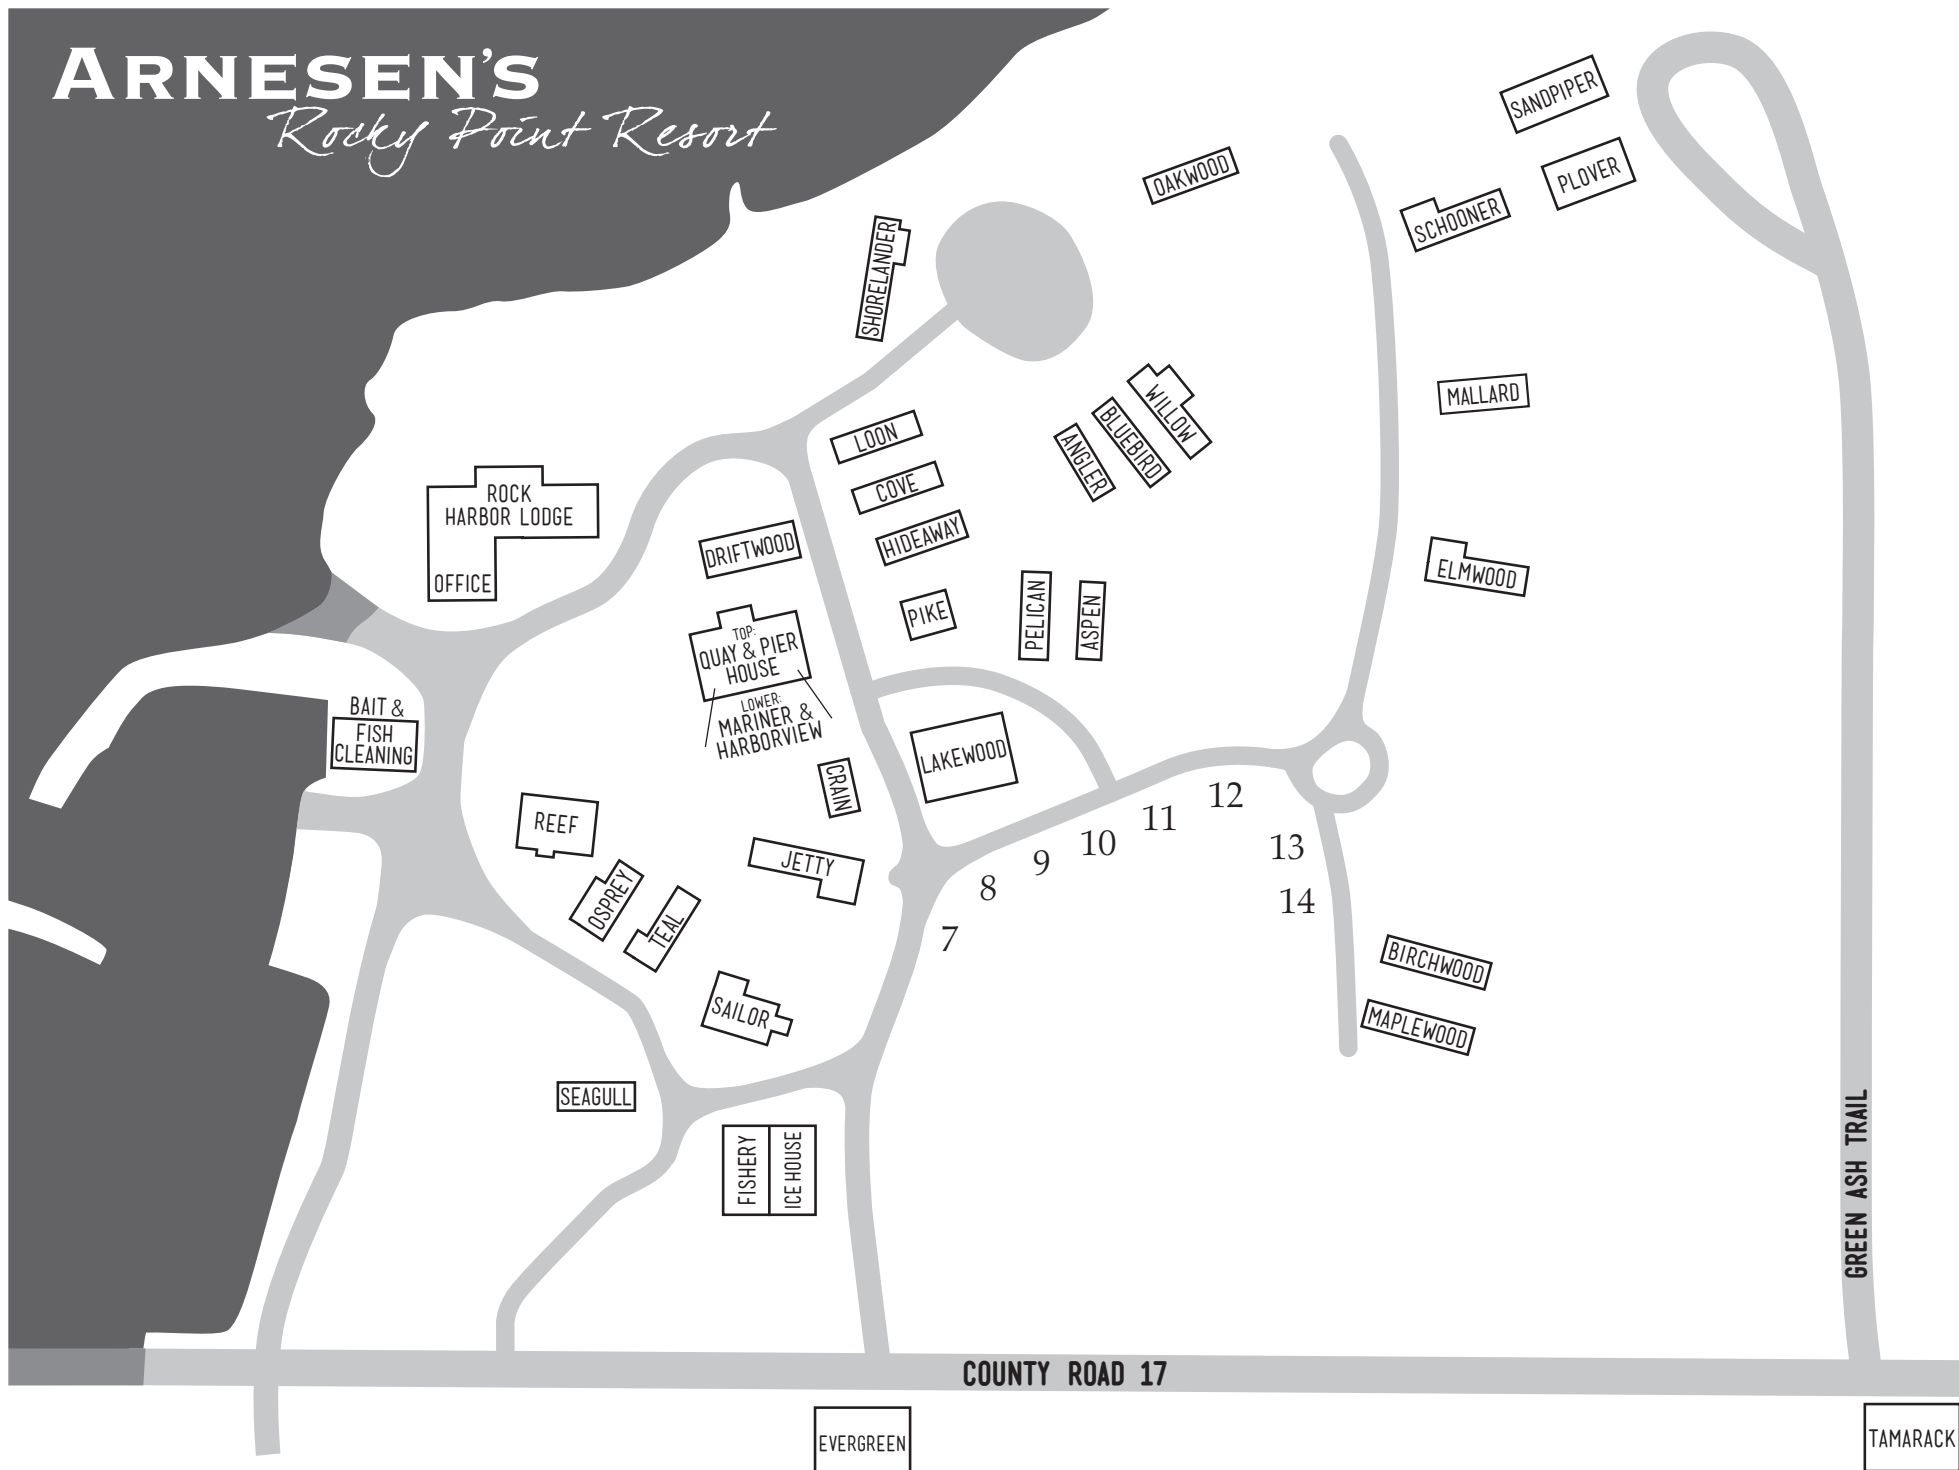

ARNESEN'S

Rocky Point Resort

ROCK
HARBOR LODGE
OFFICE

BAIT &
FISH
CLEANING

REEF

OSPREY

TEAL

SEAGULL

SAILOR

FISHERY
ICE HOUSE

DRIFTWOOD

TOP
QUAY & PIER
HOUSE
LOWER
MARINER &
HARBORVIEW

CRAB

JETTY

LAKEWOOD

LOON

7 8 9 10 11 12 13 14

BIRCHWOOD

MAPLEWOOD

MALLARD

ELMWOOD

SCHOONER

SANDPIPER

PLOVER

COUNTY ROAD 17

EVERGREEN

TAMARACK

GREEN ASH TRAIL